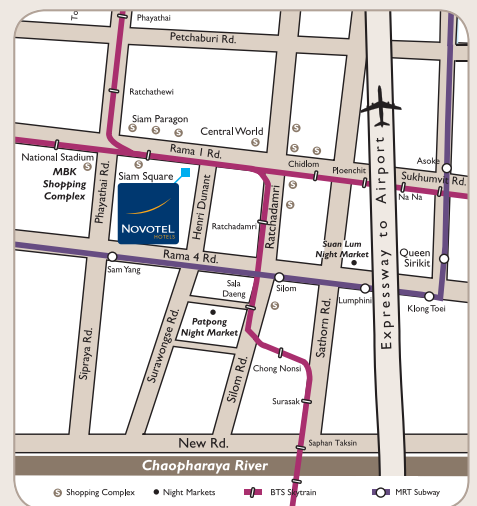

BANGKOK

ON SIAM SQUARE

NOVOTEL
HOTELS

The Heart and Soul of Bangkok

曼谷诺富特暹罗广场大酒店地处朝气蓬勃的曼谷市中心黄金地段。酒店的地理位置优越无比，无论从事商务活动、还是购物或者娱乐都十分便利。时尚餐厅和购物中心星罗棋布、左右环绕，BTS轻轨车站近在咫尺，MRT地铁站、机场快线和高速公路也在附近，为您的出行提供极大的便捷。

Rooms that breathe life

Your destination Easy access

By car

Access through Rama 1 road and Rama 4 road

By BTS Skytrain

BTS Siam station is in front of the hotel

By MRT

MRT Sukhumvit station is in close proximity, connected through BTS

By Train

Airport Rail Link Phayathai station (2 km) and connect to BTS at Phayathai station

By plane

Suvarnabhumi International Airport (40 km)

All photos are for advertising only.

novotel.com
accorhotels.com