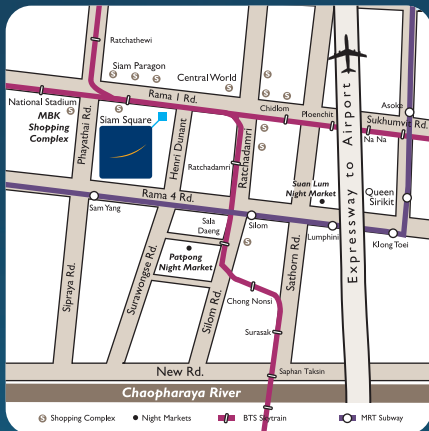

- Organize your meeting online at
Novotel.com/meeting or contact the hotel
at bqs@novotelbkk.com

- Or call the hotel direct on
+ 66 (0) 2209 8888

NOVOTEL BANGKOK ON SIAM SQUARE
SIAM SQUARE SOI 6, PATHUMWAN
BANGKOK 10330 THAILAND
BTS - SIAM STATION
TEL: + 66 (0) 2209 8888
FAX: + 66 (0) 2255 1824
E-mail : hotel@novotelbkk.com
Website : www.novotelbkk.com

EARTHCHECK

More than 400 hotels worldwide
Reservation :
www.novotel.com
www.accorhotels.com